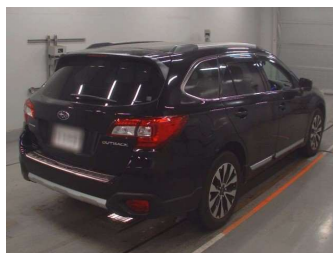

2015 Subaru Outback PREMIUM 2.5P/4WD/6CV

Purchase Price **\$18,990**
Includes GST, Registration & Licensing

Finance may be available on this vehicle. Ask one of our friendly staff for more information.

Gain peace of mind with Mechanical Breakdown Insurance. **Ask us how.**

Body Style
5 door, Station Wagon

Odometer
118,000 km

Engine
2500 cc, Internal Combustion

Fuel Type
Petrol

Transmission
Automatic, All Wheel Drive

Wheels
-

VIN
-

Interior
Black