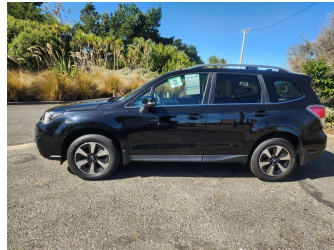

2016 Subaru Forester I SPORT 2.5P/4WD/CVT

Purchase Price **\$22,990**
Includes GST, Registration & Licensing

Finance may be available on this vehicle. Ask one of our friendly staff for more information.

Body Style
4 door, Station Wagon

Odometer
76,984 km

Engine
2500 cc, Internal Combustion

Fuel Type
Petrol

Transmission
Automatic, 4WD

Wheels
-

VIN
JF2SJ9KC5GG078187

Interior
Black