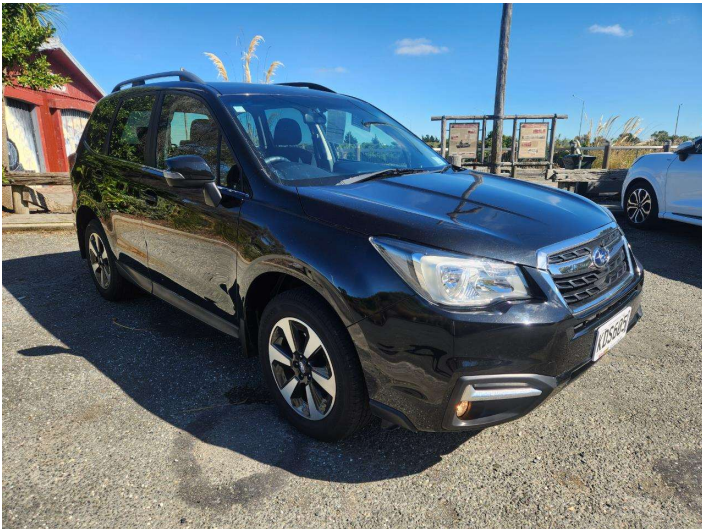

2016 Subaru Forester I SPORT 2.5P/4WD/CVT

Purchase Price **\$22,990**
Includes GST, Registration & Licensing

Finance may be available on this vehicle. Ask one of our friendly staff for more information.

Body Style
4 door, Station Wagon

Odometer
76,984 km

Engine
2500 cc, Internal Combustion

Fuel Type
Petrol

Transmission
Automatic, 4WD

Wheels
-

VIN
JF2SJ9KC5GG078187

Interior
Black

Safety

Based on 2025 UCSR rating for 12-18 models

Reg No.
KDS605

Ext Colour
Black

History
NZ New, 3 owners

Seats
5 seats, Cloth

CO2 Emissions
★★★★☆☆
216 grams/km

Energy Economy
★★★★☆☆