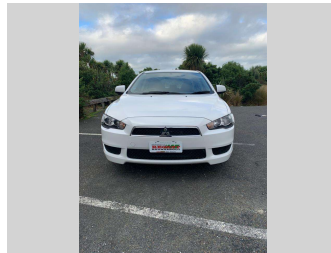

2013 Mitsubishi Galant Fortis Exceed

Purchase Price

\$12,990

Includes GST, Registration & Licensing

Finance may be available on this vehicle. Ask one of our friendly staff for more information.

Gain peace of mind with Mechanical Breakdown Insurance. **Ask us how.**