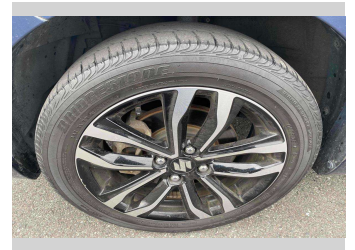

# 2014 Suzuki Swift Style DJE

**Purchase Price** **\$12,990**  
Includes GST, Registration & Licensing

Finance may be available on this vehicle. Ask one of our friendly staff for more information.

Gain peace of mind with Mechanical Breakdown Insurance. **Ask us how.**

**Top features**

- » 3 Full Seat Belts In R...
- » 6 Air Bags
- » ABS Braking
- » Air Con
- » Alloy Wheels
- » Audio Control Steering...
- » Auto Lights
- » CD Player
- » Cruise Control
- » Electronic Stability C...
- » Heated Seats
- » Indicator Mirror
- » Paddle Shift
- » Radio
- » Smart Key

Body Style  
**5 door, Hatchback**

Odometer  
**97,462 km**

Engine  
**1200 cc, Internal Combustion**

Fuel Type  
**Petrol**

Transmission  
**Automatic**

Wheels  
-

VIN  
**7AT0GK0CX24306460**

Interior  
**Black**

Safety  
  
Based on 2023 UCSR rating for 11-17 models

Reg No.  
-

Ext Colour  
**Blue**

History  
-

Seats  
**5 seats, Cloth**

CO2 Emissions  
**★★★★☆**  
**125 grams/km**

Energy Economy  
**★★★★☆☆**  
**Annual fuel cost of \$2,080**  
**5.3L per 100km**