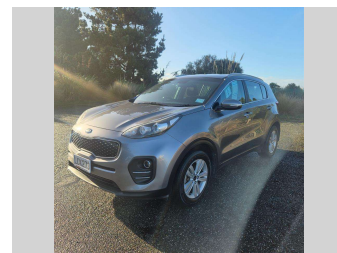

2018 Kia Sportage URBAN LX 2.0P/6AT/SW

Purchase Price **\$15,990**
Includes GST, Registration & Licensing

Finance may be available on this vehicle. Ask one of our friendly staff for more information.

Gain peace of mind with Mechanical Breakdown Insurance. **Ask us how.**

Top features

- » 3 Full Seat Belts In R...
- » 8 Air Bags
- » ABS Braking
- » Air Con
- » Alloy Wheels
- » Bluetooth
- » Cam Chain
- » CD Player
- » Child Seat Anchor Poin...
- » Cruise Control
- » Cruise Control
- » Electronic Stability C...
- » ISOFIX Child Seat Anch...
- » Keyless Entry
- » Keyless Start
- » NZ New
- » Power Mirrors
- » Power Steering

Body Style
5 door, SUV

Odometer
141,300 km

Engine
2000 cc, Internal Combustion

Fuel Type
Petrol

Transmission
Automatic, Front Wheel

Wheels
-

VIN
KNAPM81AMH7370548

Interior
Black