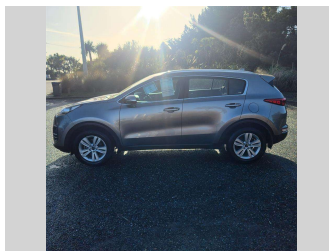

2018 Kia Sportage URBAN LX 2.0P/6AT/SW

Purchase Price **\$15,990**
Includes GST, Registration & Licensing

Finance may be available on this vehicle. Ask one of our friendly staff for more information.

Gain peace of mind with Mechanical Breakdown Insurance. **Ask us how.**

Top features

- » 3 Full Seat Belts In R...
- » 8 Air Bags
- » ABS Braking
- » Air Con
- » Alloy Wheels
- » Bluetooth
- » Cam Chain
- » CD Player
- » Child Seat Anchor Poin...
- » Cruise Control
- » Cruise Control
- » Electronic Stability C...
- » ISOFIX Child Seat Anch...
- » Keyless Entry
- » Keyless Start
- » NZ New
- » Power Mirrors
- » Power Steering

Body Style
5 door, SUV

Odometer
141,300 km

Engine
2000 cc, Internal Combustion

Fuel Type
Petrol

Transmission
Automatic, Front Wheel

Wheels
-

VIN
KNAPM81AMH7370548

Interior
Black