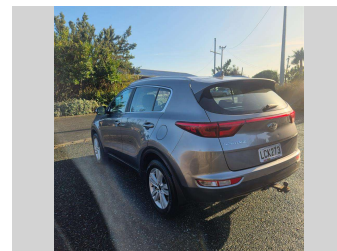

2018 Kia Sportage URBAN LX 2.0P/6AT/SW

Purchase Price **\$15,990**
Includes GST, Registration & Licensing

Finance may be available on this vehicle. Ask one of our friendly staff for more information.

Gain peace of mind with Mechanical Breakdown Insurance. **Ask us how.**

Top features

- » 3 Full Seat Belts In R...
- » 8 Air Bags
- » ABS Braking
- » Air Con
- » Alloy Wheels
- » Bluetooth
- » Cam Chain
- » CD Player
- » Child Seat Anchor Poin...
- » Cruise Control
- » Cruise Control
- » Electronic Stability C...
- » ISOFIX Child Seat Anch...
- » Keyless Entry
- » Keyless Start
- » NZ New
- » Power Mirrors
- » Power Steering

Body Style
5 door, SUV

Odometer
141,300 km

Engine
2000 cc, Internal Combustion

Fuel Type
Petrol

Transmission
Automatic, Front Wheel

Wheels
-

VIN
KNAPM81AMH7370548

Interior
Black