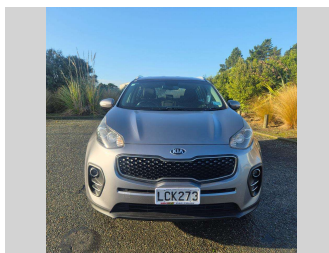

2018 Kia Sportage URBAN LX 2.0P/6AT/SW

Purchase Price **\$15,990**
Includes GST, Registration & Licensing

Finance may be available on this vehicle. Ask one of our friendly staff for more information.

Gain peace of mind with Mechanical Breakdown Insurance. **Ask us how.**

Top features

- » 3 Full Seat Belts In R...
- » 8 Air Bags
- » ABS Braking
- » Air Con
- » Alloy Wheels
- » Bluetooth
- » Cam Chain
- » CD Player
- » Child Seat Anchor Poin...
- » Cruise Control
- » Cruise Control
- » Electronic Stability C...
- » ISOFIX Child Seat Anch...
- » Keyless Entry
- » Keyless Start
- » NZ New
- » Power Mirrors
- » Power Steering

Body Style
5 door, SUV

Odometer
141,300 km

Engine
2000 cc, Internal Combustion

Fuel Type
Petrol

Transmission
Automatic, Front Wheel

Wheels
-

VIN
KNAPM81AMH7370548

Interior
Black

Safety

Based on 2025 UCSR rating for 15-21 models

Reg No.
LCK273

Ext Colour
Silver

History
NZ New, 5 owners

Seats
5 seats, Cloth

CO2 Emissions
★★★★☆
203 grams/km

Energy Economy
★★★★☆