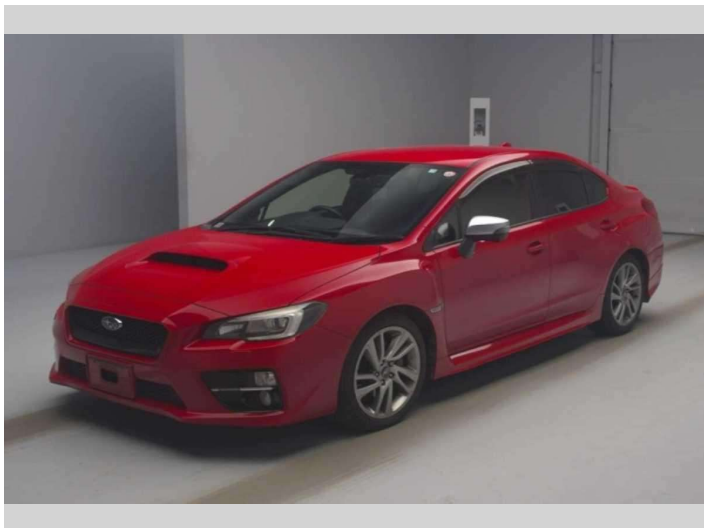

2015 Subaru WRX S4 2.0 GT Eyesight

Purchase Price **\$18,990**
Includes GST, Registration & Licensing

Finance may be available on this vehicle. Ask one of our friendly staff for more information.

Gain peace of mind with Mechanical Breakdown Insurance. **Ask us how.**

Body Style
4 door, Sedan

Odometer
189,200 km

Engine
2000 cc, Internal Combustion

Fuel Type
Petrol

Transmission
Automatic, All Wheel Drive

Wheels
-

VIN
-

Interior
Black