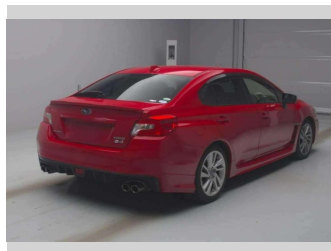

2015 Subaru WRX S4 2.0 GT Eyesight

Purchase Price **\$18,990**
Includes GST, Registration & Licensing

Finance may be available on this vehicle. Ask one of our friendly staff for more information.

Gain peace of mind with Mechanical Breakdown Insurance. **Ask us how.**

Body Style
4 door, Sedan

Odometer
189,200 km

Engine
2000 cc, Internal Combustion

Fuel Type
Petrol

Transmission
Automatic, All Wheel Drive

Wheels
-

VIN
-

Interior
Black