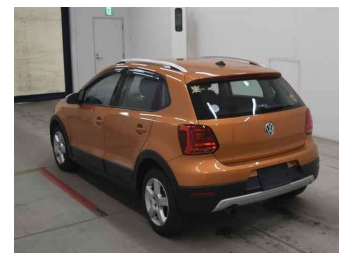

2015 Volkswagen Cross Polo

Purchase Price **\$14,990**
Includes GST, Registration & Licensing

Finance may be available on this vehicle. Ask one of our friendly staff for more information.

Gain peace of mind with Mechanical Breakdown Insurance. **Ask us how.**

Body Style
5 door, Hatchback

Odometer
85,337 km

Engine
1200 cc, Internal Combustion

Fuel Type
Petrol

Transmission
Automatic

Wheels
-

VIN
WVVZZZ6RZFU049332

Interior
Black