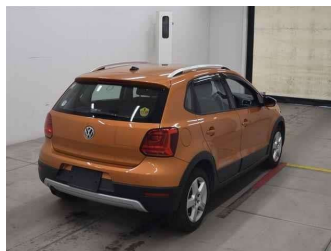

2015 Volkswagen Cross Polo

Purchase Price **\$14,990**
Includes GST, Registration & Licensing

Finance may be available on this vehicle. Ask one of our friendly staff for more information.

Gain peace of mind with Mechanical Breakdown Insurance. **Ask us how.**

Body Style
5 door, Hatchback

Odometer
85,337 km

Engine
1200 cc, Internal Combustion

Fuel Type
Petrol

Transmission
Automatic

Wheels
-

VIN
WVVZZZ6RZFU049332

Interior
Black