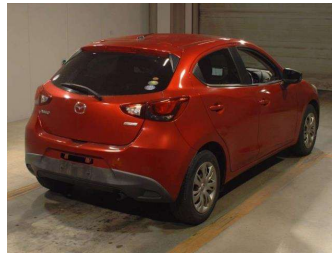

2015 Mazda Demio 13-SkyActive

Purchase Price **\$12,990**
Includes GST, Registration & Licensing

Finance may be available on this vehicle. Ask one of our friendly staff for more information.

Gain peace of mind with Mechanical Breakdown Insurance. **Ask us how.**

Top features

- » 2 Air Bags
- » ABS Braking
- » Air Con
- » ESC
- » Idling Stop
- » Indicator Mirror
- » Keyless Entry
- » Keyless Start
- » Power Mirrors
- » Power Steering
- » Push Button Start
- » Radio
- » Rear Wiper
- » Retractable Mirrors
- » SkyActive Engine
- » Smart Key

Body Style
5 door, Hatchback

Odometer
102,475 km

Engine
1300 cc, Internal Combustion

Fuel Type
Petrol

Transmission
Automatic

Wheels
-

VIN
7AT0C12HX24116745

Interior
Black