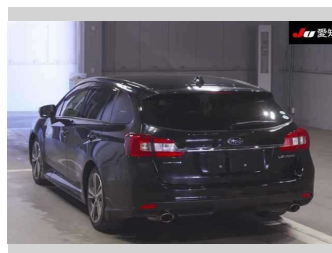

2016 Subaru LEVORG 1.6GT Eyesight Advanced

Purchase Price **\$17,990**
Includes GST, Registration & Licensing

Finance may be available on this vehicle. Ask one of our friendly staff for more information.

Body Style
5 door, Hatchback

Odometer
110,425 km

Engine
1600 cc, Internal Combustion

Fuel Type
Petrol

Transmission
Automatic, 4WD

Wheels
-

VIN
-

Interior
Black