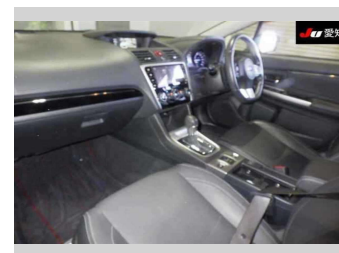

2016 Subaru LEVORG 1.6GT Eyesight Advanced

Purchase Price **$17,990**
Includes GST, Registration & Licensing

Finance may be available on this vehicle. Ask one of our friendly staff for more information.

Gain peace of mind with Mechanical Breakdown Insurance. **Ask us how.**

Top features

- » 3 Full Seat Belts In R...
- » 4WD
- » 6 Air Bags
- » ABS Braking
- » Air Con
- » Alloy Wheels
- » Cam Chain
- » Child Seat Anchor Poin...
- » Cruise Control
- » Cruise Control
- » Electronic Stability C...
- » Fog Lamps
- » Heated Seats
- » ISOFIX Child Seat Anch...
- » Keyless Entry
- » Keyless Start
- » Power Mirrors
- » Power Steering

Body Style
5 door, Hatchback

Odometer
110,425 km

Engine
1600 cc, Internal Combustion

Fuel Type
Petrol

Transmission
Automatic, 4WD

Wheels
-

VIN
-

Interior
Black

Safety
-

Reg No.
-

Ext Colour
Black

History
-

Seats
5 seats, Leather

CO2 Emissions
-

Energy Economy
-

VIN
-

Interior
Black

Safety
-

Stock ID: 47673

Regent Car Court | Phone Sean 0276122217 - Natasha 0275363732 | Email sales@regentcars.co.nz
100 & 167 Clyde Street, Invercargill 9810, New Zealand
www.regentcars.co.nz

4.73 | 868 reviews