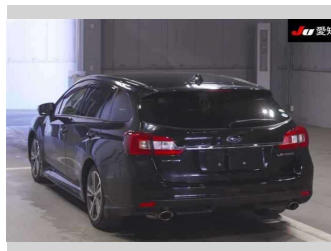

# 2016 Subaru LEVORG 1.6GT Eyesight Advanced

**Purchase Price** **\$17,990**  
Includes GST, Registration & Licensing

Finance may be available on this vehicle. Ask one of our friendly staff for more information.

Body Style  
**5 door, Hatchback**

Odometer  
**110,425 km**

Engine  
**1600 cc, Internal Combustion**

Fuel Type  
**Petrol**

Transmission  
**Automatic, 4WD**

Wheels  
-

VIN  
-

Interior  
**Black**