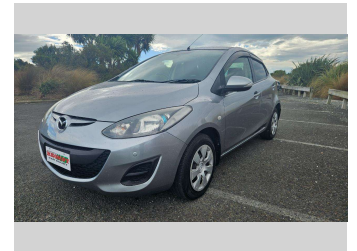

2012 Mazda Demio 13-SkyActive

Purchase Price

\$10,990

Includes GST, Registration & Licensing

Finance may be available on this vehicle. Ask one of our friendly staff for more information.

Gain peace of mind with Mechanical Breakdown Insurance. **Ask us how.**

Top features

- » 3 Full Seat Belts In R...
- » 4 Air Bags
- » 6 Air Bags
- » ABS Braking
- » Alloy Wheels
- » Audio Control Steering...
- » Cam Chain
- » Child Seat Anchor Poin...
- » Electronic Stability C...
- » Indicator Mirror
- » ISOFIX Child Seat Anch...
- » Keyless Entry
- » Monsoon Shield
- » Radio
- » Remote Central Locking
- » Retractable Mirrors
- » Split Fold Down Rear S...
- » Tinted Windows

Body Style

5 door, Hatchback

Odometer

79,239 km

Engine

1300 cc, Internal Combustion

Fuel Type

Petrol

Transmission

Automatic, Front Wheel

Wheels

-

VIN

7AT0C12HX25143997

Interior

Black