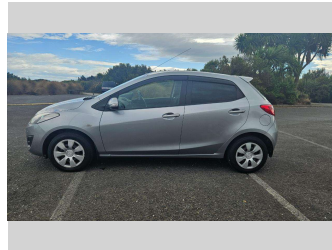

2012 Mazda Demio 13-SkyActive

Purchase Price

\$10,990

Includes GST, Registration & Licensing

Finance may be available on this vehicle. Ask one of our friendly staff for more information.

Gain peace of mind with Mechanical Breakdown Insurance. **Ask us how.**