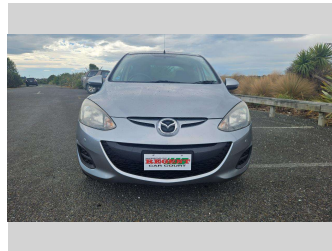

2012 Mazda Demio 13-SkyActive

Purchase Price

\$10,990

Includes GST, Registration & Licensing

Finance may be available on this vehicle. Ask one of our friendly staff for more information.

Gain peace of mind with Mechanical Breakdown Insurance. **Ask us how.**

Top features

- » 3 Full Seat Belts In R...
- » 4 Air Bags
- » 6 Air Bags
- » ABS Braking
- » Alloy Wheels
- » Audio Control Steering...
- » Cam Chain
- » Child Seat Anchor Poin...
- » Electronic Stability C...
- » Indicator Mirror
- » ISOFIX Child Seat Anch...
- » Keyless Entry
- » Monsoon Shield
- » Radio
- » Remote Central Locking
- » Retractable Mirrors
- » Split Fold Down Rear S...
- » Tinted Windows