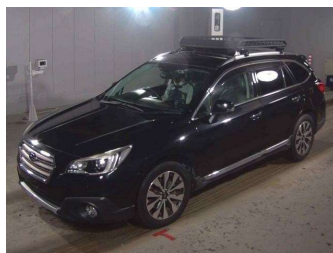

# 2016 Subaru Outback PREMIUM 2.5P/4WD/6CV

**Purchase Price** **\$15,990**  
Includes GST, Registration & Licensing

Finance may be available on this vehicle. Ask one of our friendly staff for more information.

Body Style  
**5 door, Station Wagon**

Odometer  
**162,000 km**

Engine  
**2490 cc, Internal Combustion**

Fuel Type  
**Petrol**

Transmission  
**Automatic, All Wheel Drive**

Wheels  
-

VIN  
-

Interior  
**Black**