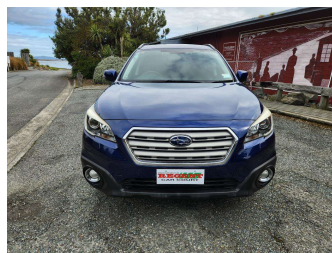

2015 Subaru Outback 2.5i Eyesight 4WD

Purchase Price **\$17,990**
Includes GST, Registration & Licensing

Finance may be available on this vehicle. Ask one of our friendly staff for more information.

Gain peace of mind with Mechanical Breakdown Insurance. **Ask us how.**

Body Style
5 door, Station Wagon

Odometer
138,003 km

Engine
2500 cc, Internal Combustion

Fuel Type
Petrol

Transmission
Automatic, All Wheel Drive

Wheels
-

VIN
-

Interior
Black