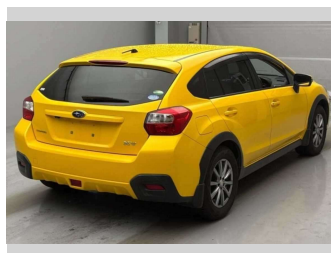

2015 Subaru XV 2.0i-L EyeSight Pop Star Edition

Purchase Price **\$17,990**
Includes GST, Registration & Licensing

Finance may be available on this vehicle. Ask one of our friendly staff for more information.

Body Style	5 door, Hatchback
Odometer	101,168 km
Engine	2000 cc, Internal Combustion
Fuel Type	Petrol
Transmission	Automatic, 4WD
Wheels	-
VIN	-
Interior	Black
Safety	-

Reg No.	-
Ext Colour	Yellow
History	-
Seats	5 seats, Cloth
CO2 Emissions	-
Energy Economy	-