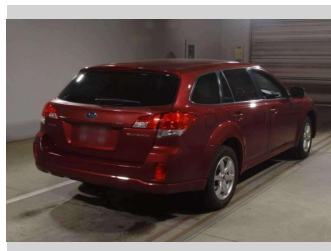

2012 Subaru Outback 2.5i Eyesight 4WD

Purchase Price **\$13,990**
Includes GST, Registration & Licensing

Finance may be available on this vehicle. Ask one of our friendly staff for more information.

Gain peace of mind with Mechanical Breakdown Insurance. **Ask us how.**

Body Style	5 door, Station Wagon
Odometer	119,258 km
Engine	2500 cc, Internal Combustion
Fuel Type	Petrol
Transmission	Automatic, All Wheel Drive
Wheels	-
VIN	-
Interior	Black
Safety	-

Reg No.	-
Ext Colour	Red
History	Ex-Overseas
Seats	5 seats, Cloth/Leather
CO2 Emissions	-
Energy Economy	-