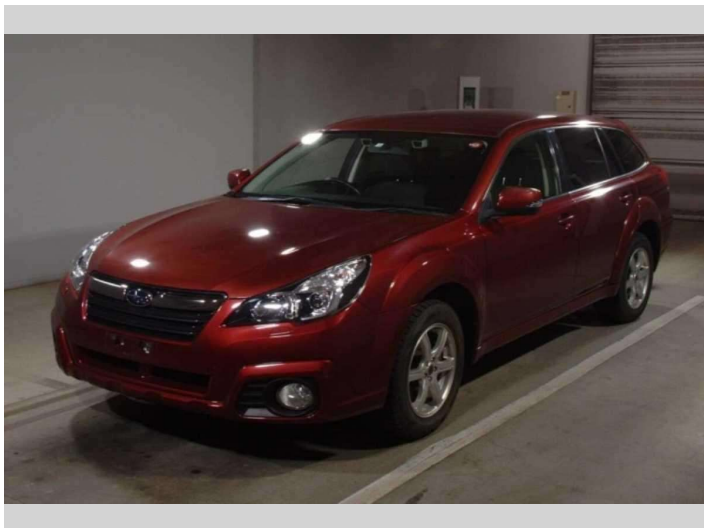

2012 Subaru Outback 2.5i Eyesight 4WD

Purchase Price **\$13,990**
Includes GST, Registration & Licensing

Finance may be available on this vehicle. Ask one of our friendly staff for more information.

Gain peace of mind with Mechanical Breakdown Insurance. **Ask us how.**

Top features

- » 2 Air Bags
- » 4WD
- » ABS Braking
- » Air Con
- » Alloy Wheels
- » Cruise Control
- » Electric Drivers seat
- » ESC
- » Fog Lamps
- » Indicator Mirror
- » ISOFIX Child Seat Anch...
- » Keyless Entry
- » Keyless Start
- » Lane Keep Assist
- » Power Mirrors
- » Power Steering
- » Pre-crash Safety
- » Pre-Crash Safety System...

Body Style	5 door, Station Wagon
Odometer	119,258 km
Engine	2500 cc, Internal Combustion
Fuel Type	Petrol
Transmission	Automatic, All Wheel Drive
Wheels	-
VIN	-
Interior	Black
Safety	-

Reg No.	-
Ext Colour	Red
History	Ex-Overseas
Seats	5 seats, Cloth/Leather
CO2 Emissions	-
Energy Economy	-