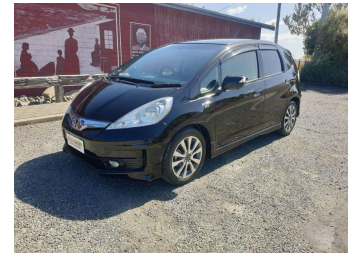

2012 Honda Fit HYBRID RS

Purchase Price **\$11,990**
Includes GST, Registration & Licensing

Finance may be available on this vehicle. Ask one of our friendly staff for more information.

Gain peace of mind with Mechanical Breakdown Insurance. **Ask us how.**

Body Style
5 door, Hatchback

Odometer
114,182 km

Engine
1500 cc, Hybrid

Fuel Type
Hybrid

Transmission
Automatic, Front Wheel

Wheels
16", Factory Alloys

VIN
7AT08G2YX23004619

Interior
Black