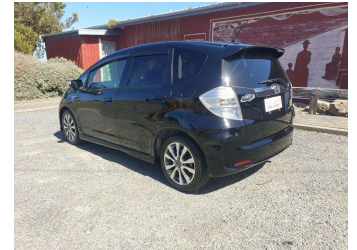

2012 Honda Fit HYBRID RS

Purchase Price **\$11,990**
Includes GST, Registration & Licensing

Finance may be available on this vehicle. Ask one of our friendly staff for more information.

Gain peace of mind with Mechanical Breakdown Insurance. **Ask us how.**

Body Style
5 door, Hatchback

Odometer
114,182 km

Engine
1500 cc, Hybrid

Fuel Type
Hybrid

Transmission
Automatic, Front Wheel

Wheels
16", Factory Alloys

VIN
7AT08G2YX23004619

Interior
Black

Safety

Based on 2023 UCSR rating for 08-14 models

Reg No.
-

Ext Colour
Black

History
-

Seats
5 seats, Cloth

CO2 Emissions
★★★★☆
129 grams/km

Energy Economy
★★★★☆☆
Annual fuel cost of \$2,120
5.4L per 100km