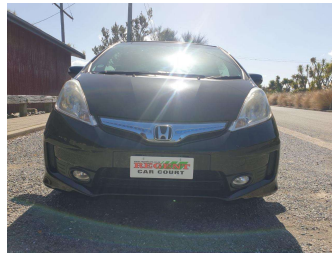

2012 Honda Fit HYBRID RS

Purchase Price **\$11,990**
Includes GST, Registration & Licensing

Finance may be available on this vehicle. Ask one of our friendly staff for more information.

Gain peace of mind with Mechanical Breakdown Insurance. **Ask us how.**

Body Style
5 door, Hatchback

Odometer
114,182 km

Engine
1500 cc, Hybrid

Fuel Type
Hybrid

Transmission
Automatic, Front Wheel

Wheels
16", Factory Alloys

VIN
7AT08G2YX23004619

Interior
Black

Safety

Based on 2023 UCSR rating for 08-14 models

Reg No.
-

Ext Colour
Black

History
-

Seats
5 seats, Cloth

CO2 Emissions
★★★★☆
129 grams/km

Energy Economy
★★★★☆☆
Annual fuel cost of \$2,120
5.4L per 100km