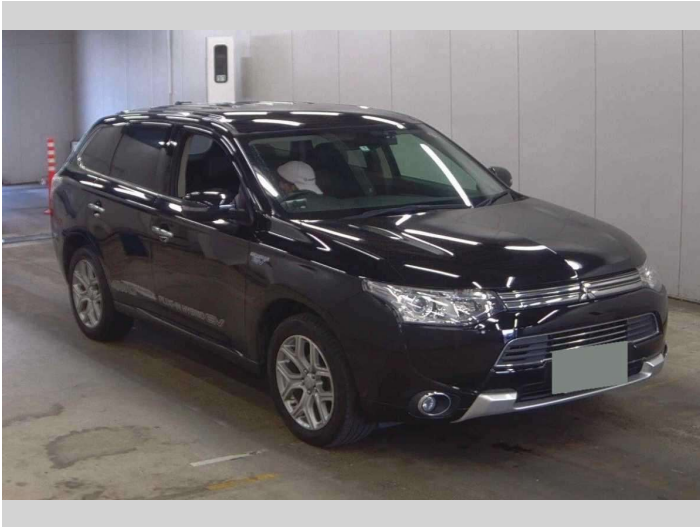

2014 Mitsubishi Outlander PHEV G 4WD

Purchase Price **\$19,990**
Includes GST, Registration & Licensing

Finance may be available on this vehicle. Ask one of our friendly staff for more information.

Gain peace of mind with Mechanical Breakdown Insurance. **Ask us how.**

Body Style
5 door, SUV

Odometer
98,838 km

Engine
2000 cc, Hybrid

Fuel Type
Hybrid

Transmission
Automatic, 4WD

Wheels
-

VIN
-

Interior
Black