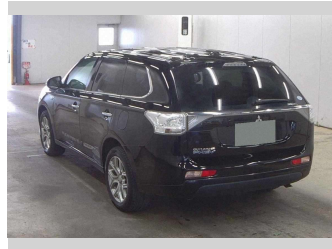

2014 Mitsubishi Outlander PHEV G 4WD

Purchase Price **\$19,990**
Includes GST, Registration & Licensing

Finance may be available on this vehicle. Ask one of our friendly staff for more information.

Gain peace of mind with Mechanical Breakdown Insurance. **Ask us how.**

Body Style
5 door, SUV

Odometer
98,838 km

Engine
2000 cc, Hybrid

Fuel Type
Hybrid

Transmission
Automatic, 4WD

Wheels
-

VIN
-

Interior
Black