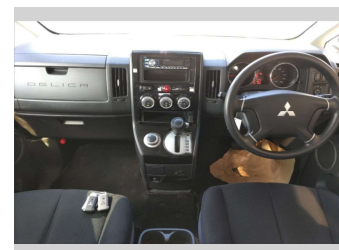

2015 Mitsubishi Delica 8 seater 4WD

Purchase Price **\$13,990**
Includes GST, Registration & Licensing

Finance may be available on this vehicle. Ask one of our friendly staff for more information.

Gain peace of mind with Mechanical Breakdown Insurance. **Ask us how.**

Top features

- » 4WD
- » 8 Seats
- » ABS Braking
- » Alloy Wheels
- » Cam Chain
- » Child Seat Anchor Poin...
- » Electronic Stability C...
- » ISOFIX Child Seat Anch...
- » Keyless Entry
- » Keyless Start
- » Split Fold Down Rear S...

Body Style
5 door, Van

Odometer
172,355 km

Engine
2400 cc, Internal Combustion

Fuel Type
Petrol

Transmission
Automatic

Wheels
-

VIN
-

Interior
Black