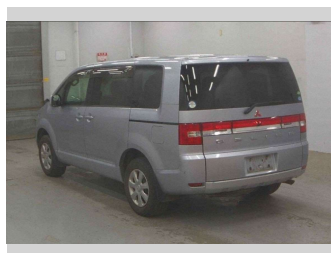

2015 Mitsubishi Delica 8 seater 4WD

Purchase Price **\$13,990**
Includes GST, Registration & Licensing

Finance may be available on this vehicle. Ask one of our friendly staff for more information.

Gain peace of mind with Mechanical Breakdown Insurance. **Ask us how.**

Body Style
5 door, Van

Odometer
172,355 km

Engine
2400 cc, Internal Combustion

Fuel Type
Petrol

Transmission
Automatic

Wheels
-

VIN
-

Interior
Black