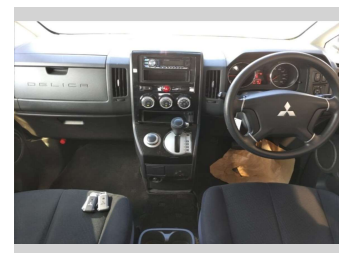

2015 Mitsubishi Delica 8 seater 4WD

Purchase Price **\$13,990**
Includes GST, Registration & Licensing

Finance may be available on this vehicle. Ask one of our friendly staff for more information.

Gain peace of mind with Mechanical Breakdown Insurance. **Ask us how.**

Top features

- » 4WD
- » 8 Seats
- » ABS Braking
- » Alloy Wheels
- » Cam Chain
- » Child Seat Anchor Poin...
- » Electronic Stability C...
- » ISOFIX Child Seat Anch...
- » Keyless Entry
- » Keyless Start
- » Split Fold Down Rear S...

Body Style
5 door, Van

Odometer
172,355 km

Engine
2400 cc, Internal Combustion

Fuel Type
Petrol

Transmission
Automatic

Wheels
-

VIN
-

Interior
Black