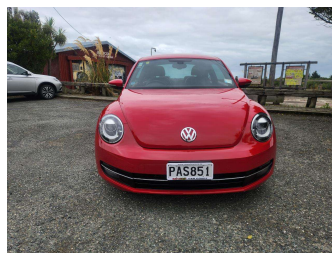

2012 Volkswagen Beetle Design Leather Package

Purchase Price **\$8,990**
Includes GST, Registration & Licensing

Finance may be available on this vehicle. Ask one of our friendly staff for more information.

Gain peace of mind with Mechanical Breakdown Insurance. **Ask us how.**

Top features

- » Alloy Wheels

Body Style
3 door, Hatchback

Odometer
131,629 km

Engine
1190 cc, Boxer engine

Fuel Type
Petrol

Transmission
Automatic