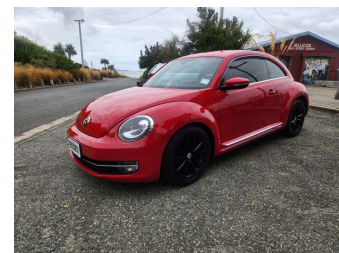

2012 Volkswagen Beetle Design Leather Package

Purchase Price **\$8,990**
Includes GST, Registration & Licensing

Finance may be available on this vehicle. Ask one of our friendly staff for more information.

Gain peace of mind with Mechanical Breakdown Insurance. **Ask us how.**

Top features

- » Alloy Wheels

Body Style
3 door, Hatchback

Odometer
131,629 km

Engine
1190 cc, Boxer engine

Fuel Type
Petrol

Transmission
Automatic