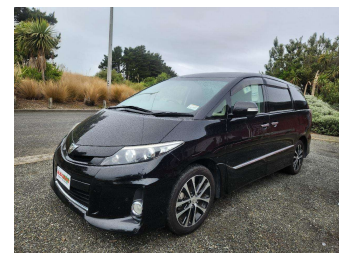

2015 Toyota Estima Aeras 7 Seater

Purchase Price **\$17,990**
Includes GST, Registration & Licensing

Finance may be available on this vehicle. Ask one of our friendly staff for more information.

Gain peace of mind with Mechanical Breakdown Insurance. **Ask us how.**

Top features

- » 3 Full Seat Belts In R...
- » 4WD
- » 8 Air Bags
- » ABS Braking
- » Air Con
- » Alloy Wheels
- » Audio Control Steering...
- » Auto Lights
- » Cam Chain
- » CD Player
- » Corner Sensor
- » Cruise Control
- » ESC
- » ISOFIX Child Seat Anch...
- » Keyless Entry
- » Keyless Start
- » Radio
- » Remote Central Locking

Body Style
5 door, Van

Odometer
138,170 km

Engine
2400 cc, Internal Combustion

Fuel Type
Petrol

Transmission
Automatic, 4WD

Wheels
-

VIN
7AT0H61YX24026249

Interior
Black