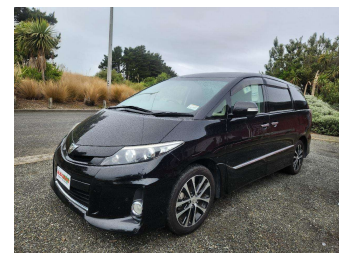

2015 Toyota Estima Aeras 7 Seater

Purchase Price **\$17,990**
Includes GST, Registration & Licensing

Finance may be available on this vehicle. Ask one of our friendly staff for more information.

Gain peace of mind with Mechanical Breakdown Insurance. **Ask us how.**

Body Style
5 door, Van

Odometer
138,170 km

Engine
2400 cc, Internal Combustion

Fuel Type
Petrol

Transmission
Automatic, Front Wheel

Wheels
-

VIN
7AT0H61YX24026249

Interior
Black

Safety

Based on 2025 UCSR rating for 06-19 models

Reg No.
RTD523

Ext Colour
Black

History
-

Seats
7 seats, Cloth/Leather

CO2 Emissions
★★★☆☆☆
225 grams/km

Energy Economy
★☆☆☆☆
Annual fuel cost of \$3,800
9.7L per 100km