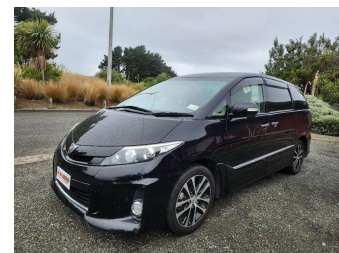

# 2015 Toyota Estima Aeras 7 Seater

**Purchase Price** **\$17,990**  
Includes GST, Registration & Licensing

Finance may be available on this vehicle. Ask one of our friendly staff for more information.

Body Style  
**5 door, Van**

Odometer  
**138,170 km**

Engine  
**2400 cc, Internal Combustion**

Fuel Type  
**Petrol**

Transmission  
**Automatic, Front Wheel**

Wheels  
-

VIN  
**7AT0H61YX24026249**

Interior  
**Black**

Safety  
  
Based on 2025 UCSR rating for 06-19 models

Reg No.  
-

Ext Colour  
**Black**

History  
-

Seats  
**7 seats, Cloth/Leather**

CO2 Emissions  
**★★★☆☆☆**  
**225 grams/km**

Energy Economy  
**★★★★☆☆**  
**Annual fuel cost of \$3,800**  
**9.7L per 100km**