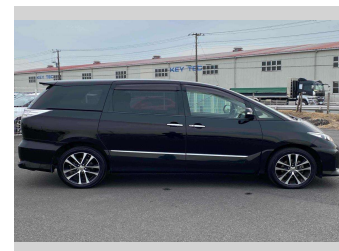

2015 Toyota Estima Aeras P 7 Seater

Purchase Price **\$17,990**
Includes GST, Registration & Licensing

Finance may be available on this vehicle. Ask one of our friendly staff for more information.

Gain peace of mind with Mechanical Breakdown Insurance. **Ask us how.**

Body Style
5 door, Van

Odometer
136,113 km

Engine
2400 cc, Internal Combustion

Fuel Type
Petrol

Transmission
Automatic, Front Wheel

Wheels
-

VIN
-

Interior
Black