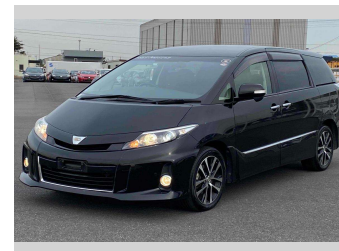

2015 Toyota Estima Aeras P 7 Seater

Purchase Price **\$17,990**
Includes GST, Registration & Licensing

Finance may be available on this vehicle. Ask one of our friendly staff for more information.

Gain peace of mind with Mechanical Breakdown Insurance. **Ask us how.**

Body Style
5 door, Van

Odometer
136,113 km

Engine
2400 cc, Internal Combustion

Fuel Type
Petrol

Transmission
Automatic, Front Wheel

Wheels
-

VIN
-

Interior
Black