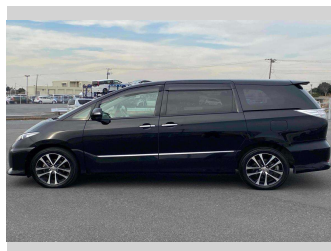

2015 Toyota Estima Aeras P 7 Seater

Purchase Price **\$17,990**
Includes GST, Registration & Licensing

Finance may be available on this vehicle. Ask one of our friendly staff for more information.

Gain peace of mind with Mechanical Breakdown Insurance. **Ask us how.**

Body Style
5 door, Van

Odometer
136,113 km

Engine
2400 cc, Internal Combustion

Fuel Type
Petrol

Transmission
Automatic, Front Wheel

Wheels
-

VIN
-

Interior
Black