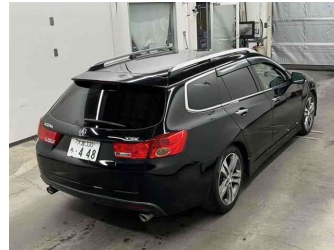

2012 Honda Accord Tourer Type S

Purchase Price **\$13,990**
Includes GST, Registration & Licensing

Finance may be available on this vehicle. Ask one of our friendly staff for more information.

Gain peace of mind with Mechanical Breakdown Insurance. **Ask us how.**

Body Style
5 door, Station Wagon

Odometer
134,000 km

Engine
2400 cc, Internal Combustion

Fuel Type
Petrol

Transmission
Automatic

Wheels
-

VIN
-

Interior
Black