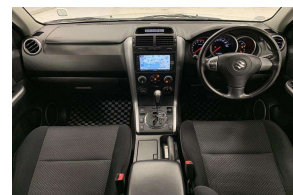

# 2006 Suzuki Escudo 2.7XS 4WD

### Interior Features

- » 6 Air Bags
- » Audio Control Steering Switch
- » Auto Air Conditioning
- » CD Player
- » Child Seat Anchor Points
- » HDD Music Server
- » Heated Seats
- » Smart Door Lock System
- » Smart Key