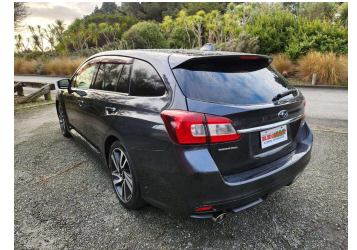

2015 Subaru LEVORG 1.6 GT-S EYESIGHT

Purchase Price **\$15,990**
Includes GST, Registration & Licensing

Finance may be available on this vehicle. Ask one of our friendly staff for more information.

Gain peace of mind with Mechanical Breakdown Insurance. **Ask us how.**

Top features

- » 3 Full Seat Belts In R...
- » 4WD
- » 6 Air Bags
- » ABS Braking
- » Alloy Wheels
- » Audio Control Steering...
- » Auto Lights
- » Cam Chain
- » CD Player
- » Child Seat Anchor Poin...
- » Cruise Control
- » Electronic Stability C...
- » Idling Stop
- » Indicator Mirror
- » ISOFIX Child Seat Anch...
- » Keyless Entry
- » Keyless Start
- » Paddle Shift

Body Style
5 door, Station Wagon

Odometer
162,468 km

Engine
1600 cc, Internal Combustion

Fuel Type
Petrol

Transmission
Automatic, All Wheel Drive

Wheels
-

VIN
7AT0GF22X25029545

Interior
Black