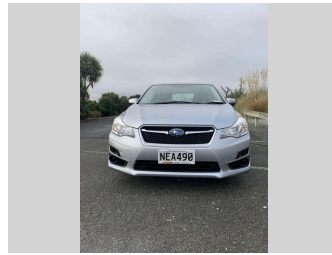

# 2014 Subaru Impreza G4 1.6L

Purchase Price

**\$13,990**

Includes GST, Registration & Licensing

Finance may be available on this vehicle. Ask one of our friendly staff for more information.

Gain peace of mind with Mechanical Breakdown Insurance. **Ask us how.**

Body Style

**5 door, Hatchback**

Odometer

**82,932 km**

Engine

**1600 cc, Internal Combustion**

Fuel Type

**Petrol**

Transmission

**Automatic**

Wheels

**16", Factory Alloys**

VIN

**7AT0GF09X20025542**

Interior

**Black**