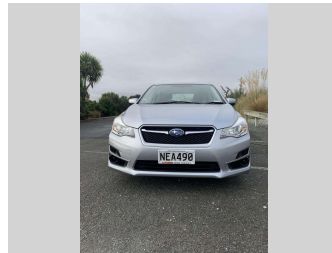

2014 Subaru Impreza G4 1.6L

Purchase Price **\$13,990**
Includes GST, Registration & Licensing

Finance may be available on this vehicle. Ask one of our friendly staff for more information.

Gain peace of mind with Mechanical Breakdown Insurance. **Ask us how.**

Body Style
5 door, Hatchback

Odometer
82,932 km

Engine
1600 cc, Internal Combustion

Fuel Type
Petrol

Transmission
Automatic

Wheels
16", Factory Alloys

VIN
7AT0GF09X20025542

Interior
Black