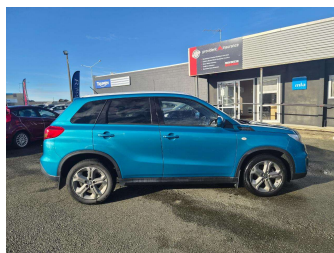

2017 Suzuki Vitara JLXFA 1.6P/6AT/SW/5D

Purchase Price **\$13,990**
Includes GST, Registration & Licensing

Finance may be available on this vehicle. Ask one of our friendly staff for more information.

Gain peace of mind with Mechanical Breakdown Insurance. **Ask us how.**

Body Style
5 door, SUV

Odometer
159,107 km

Engine
1600 cc, Internal Combustion

Fuel Type
Petrol

Transmission
Automatic

Wheels
-

VIN
TSMLYD21S00367691

Interior
Black