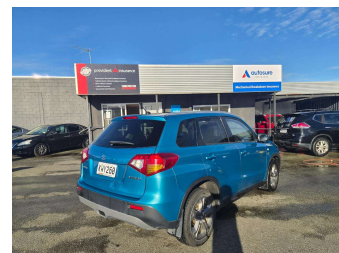

2017 Suzuki Vitara JLXFA 1.6P/6AT/SW/5D

Purchase Price **\$13,990**
Includes GST, Registration & Licensing

Finance may be available on this vehicle. Ask one of our friendly staff for more information.

Gain peace of mind with Mechanical Breakdown Insurance. **Ask us how.**

Body Style
5 door, SUV

Odometer
159,107 km

Engine
1600 cc, Internal Combustion

Fuel Type
Petrol

Transmission
Automatic

Wheels
-

VIN
TSMLYD21S00367691

Interior
Black