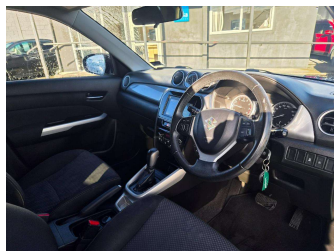

2017 Suzuki Vitara JLXFA 1.6P/6AT/SW/5D

Purchase Price **\$13,990**
Includes GST, Registration & Licensing

Finance may be available on this vehicle. Ask one of our friendly staff for more information.

Gain peace of mind with Mechanical Breakdown Insurance. **Ask us how.**

Top features

- » 3 Full Seat Belts In R...
- » 6 Air Bags
- » ABS Braking
- » Alloy Wheels
- » Cam Chain
- » CD Player
- » Child Seat Anchor Poin...
- » Electronic Stability C...
- » ISOFIX Child Seat Anch...
- » Keyless Entry
- » Keyless Start
- » Remote Central Locking
- » Split Fold Down Rear S...