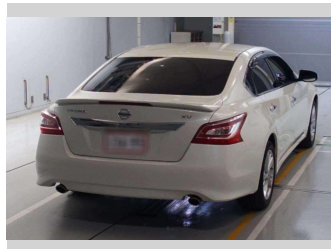

2014 Nissan Teana 250XV

Purchase Price **\$15,990**
Includes GST, Registration & Licensing

Finance may be available on this vehicle. Ask one of our friendly staff for more information.

Gain peace of mind with Mechanical Breakdown Insurance. **Ask us how.**

Top features

- » 3 Full Seat Belts In R...
- » ABS Braking
- » Alloy Wheels
- » Cam Chain
- » CD Player
- » Corner Sensor
- » Cruise Control
- » Electric Drivers seat
- » ESC
- » ISOFIX Child Seat Anch...
- » Keyless Entry
- » Keyless Start
- » Rear Reversing Camera
- » Rear/side/front camera...
- » Remote Central Locking

Body Style
4 door, Sedan

Odometer
68,858 km

Engine
2500 cc, Internal Combustion

Fuel Type
Petrol

Transmission
Automatic

Wheels
-

VIN
7AT0DH71X24000925

Interior
Black