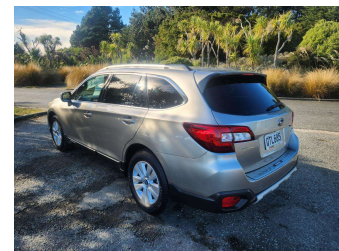

2015 Subaru Outback 2.5i Eye Sight 4WD

Purchase Price **\$14,990**
Includes GST, Registration & Licensing

Finance may be available on this vehicle. Ask one of our friendly staff for more information.

Gain peace of mind with Mechanical Breakdown Insurance. **Ask us how.**

Body Style
5 door, Station Wagon

Odometer
171,110 km

Engine
2500 cc, Internal Combustion

Fuel Type
Petrol

Transmission
Automatic, 4WD

Wheels
-

VIN
7AT0GF16X24006888

Interior
Black