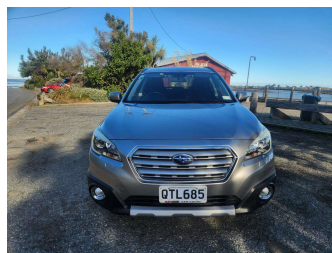

2015 Subaru Outback 2.5i Eye Sight 4WD

Purchase Price **\$14,990**
Includes GST, Registration & Licensing

Finance may be available on this vehicle. Ask one of our friendly staff for more information.

Gain peace of mind with Mechanical Breakdown Insurance. **Ask us how.**

Body Style
5 door, Station Wagon

Odometer
171,110 km

Engine
2500 cc, Internal Combustion

Fuel Type
Petrol

Transmission
Automatic, 4WD

Wheels
-

VIN
7AT0GF16X24006888

Interior
Black