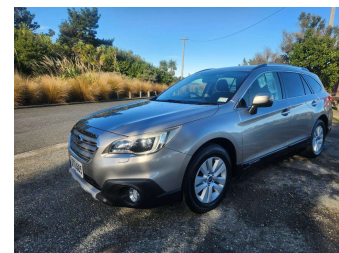

2015 Subaru Outback 2.5i Eye Sight 4WD

Purchase Price **\$14,990**
Includes GST, Registration & Licensing

Finance may be available on this vehicle. Ask one of our friendly staff for more information.

Gain peace of mind with Mechanical Breakdown Insurance. **Ask us how.**

Body Style
5 door, Station Wagon

Odometer
171,110 km

Engine
2500 cc, Internal Combustion

Fuel Type
Petrol

Transmission
Automatic, 4WD

Wheels
-

VIN
7AT0GF16X24006888

Interior
Black