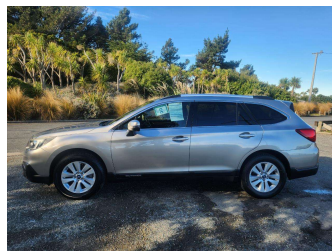

2015 Subaru Outback 2.5i Eye Sight 4WD

Purchase Price **\$14,990**
Includes GST, Registration & Licensing

Finance may be available on this vehicle. Ask one of our friendly staff for more information.

Gain peace of mind with Mechanical Breakdown Insurance. **Ask us how.**

Body Style
5 door, Station Wagon

Odometer
171,110 km

Engine
2500 cc, Internal Combustion

Fuel Type
Petrol

Transmission
Automatic, 4WD

Wheels
-

VIN
7AT0GF16X24006888

Interior
Black