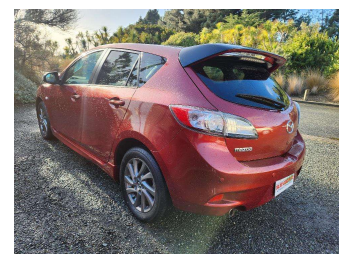

2013 Mazda Axela 1.5S Sports

Purchase Price **\$13,990**
Includes GST, Registration & Licensing

Finance may be available on this vehicle. Ask one of our friendly staff for more information.

Gain peace of mind with Mechanical Breakdown Insurance. **Ask us how.**

Top features

- » 3 Full Seat Belts In R... » Split Fold Down Rear S...
- » 4 Air Bags
- » Alloy Wheels
- » Auto Head Light System
- » ESC
- » ISOFIX Child Seat Anch...
- » Keyless Entry
- » Keyless Start
- » Remote Central Locking

Body Style
5 door, Hatchback

Odometer
70,621 km

Engine
1500 cc, Internal Combustion

Fuel Type
Petrol

Transmission
Automatic, Front Wheel

Wheels
-

VIN
7AT0C13JX24208144

Interior
Black