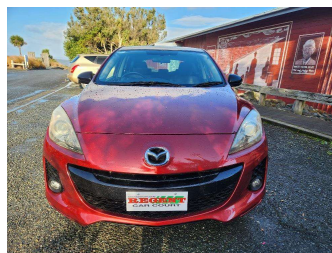

2013 Mazda Axela 1.5S Sports

Purchase Price **\$13,990**
Includes GST, Registration & Licensing

Finance may be available on this vehicle. Ask one of our friendly staff for more information.

Gain peace of mind with Mechanical Breakdown Insurance. **Ask us how.**

Body Style
5 door, Hatchback

Odometer
70,621 km

Engine
1500 cc, Internal Combustion

Fuel Type
Petrol

Transmission
Automatic, Front Wheel

Wheels
-

VIN
7AT0C13JX24208144

Interior
Black