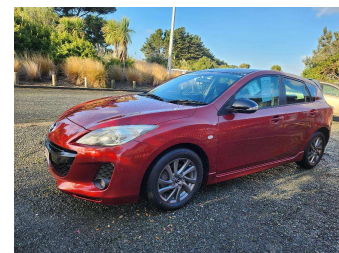

2013 Mazda Axela 1.5S Sports

Purchase Price **\$13,990**
Includes GST, Registration & Licensing

Finance may be available on this vehicle. Ask one of our friendly staff for more information.

Gain peace of mind with Mechanical Breakdown Insurance. **Ask us how.**

Top features

- » 3 Full Seat Belts In R... » Split Fold Down Rear S...
- » 4 Air Bags
- » Alloy Wheels
- » Auto Head Light System
- » ESC
- » ISOFIX Child Seat Anch...
- » Keyless Entry
- » Keyless Start
- » Remote Central Locking

Body Style
5 door, Hatchback

Odometer
70,621 km

Engine
1500 cc, Internal Combustion

Fuel Type
Petrol

Transmission
Automatic, Front Wheel

Wheels
-

VIN
7AT0C13JX24208144

Interior
Black