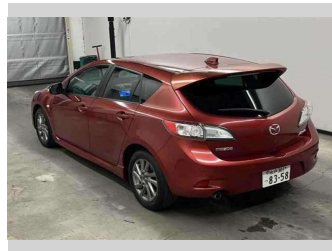

2013 Mazda Axela 1.5S Sports

Purchase Price **\$13,990**
Includes GST, Registration & Licensing

Finance may be available on this vehicle. Ask one of our friendly staff for more information.

Gain peace of mind with Mechanical Breakdown Insurance. **Ask us how.**

Top features

- » 3 Full Seat Belts In R... » Split Fold Down Rear S...
- » 4 Air Bags
- » Alloy Wheels
- » Auto Head Light System
- » ESC
- » ISOFIX Child Seat Anch...
- » Keyless Entry
- » Keyless Start
- » Remote Central Locking

Body Style
5 door, Hatchback

Odometer
70,621 km

Engine
1500 cc, Internal Combustion

Fuel Type
Petrol

Transmission
Automatic, Front Wheel

Wheels
-

VIN
7AT0C13JX24208144

Interior
Black