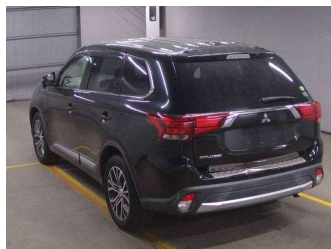

# 2017 Mitsubishi Outlander G 2WD/4WD 7 Seater

**Purchase Price** **\$21,990**  
Includes GST, Registration & Licensing

Finance may be available on this vehicle. Ask one of our friendly staff for more information.

Body Style  
**5 door, SUV**

Odometer  
**110,000 km**

Engine  
**2400 cc, Internal Combustion**

Fuel Type  
**Petrol**

Transmission  
**Automatic, 4WD**

Wheels  
-

VIN  
-

Interior  
**Black**