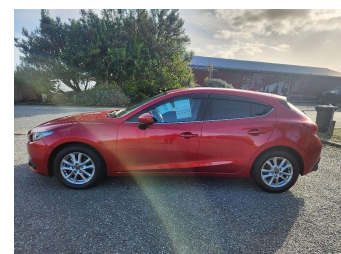

2015 Mazda Axela 1.5S Sports

Purchase Price **\$13,990**
Includes GST, Registration & Licensing

Finance may be available on this vehicle. Ask one of our friendly staff for more information.

Gain peace of mind with Mechanical Breakdown Insurance. **Ask us how.**

Top features

- » 3 Full Seat Belts In R...
- » 4 Air Bags
- » 6 Air Bags
- » ABS Braking
- » Air Con
- » Alloy Wheels
- » Audio Control Steering...
- » Auto Air Conditioning
- » Auto Aircon
- » Auto Head Light System
- » Auto Headlight System
- » Auto Lights
- » Blue Tooth Connectivit...
- » Bluetooth
- » Cam Chain
- » CD Player
- » Child Seat Anchor Poin...
- » Cruise Control

Body Style
5 door, Hatchback

Odometer
146,774 km

Engine
1500 cc, Internal Combustion

Fuel Type
Petrol

Transmission
Automatic, Front Wheel

Wheels
-

VIN
7AT0C13JX24113927

Interior
Black