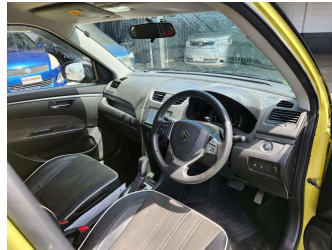

2016 Suzuki Swift STYLE

Purchase Price **\$11,990**
Includes GST, Registration & Licensing

Finance may be available on this vehicle. Ask one of our friendly staff for more information.

Gain peace of mind with Mechanical Breakdown Insurance. **Ask us how.**

Top features

- » 3 Full Seat Belts In Rear
- » 4 Air Bags
- » ABS Braking
- » Electronic Stability Control

Body Style
Hatchback

Odometer
141,000 km

Engine
1200 cc, Internal Combustion

Fuel Type
Petrol

Transmission
Automatic, Front Wheel