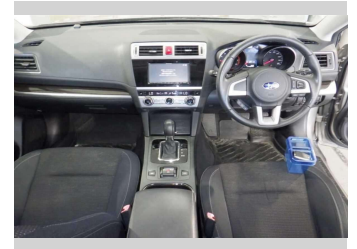

2015 Subaru Outback 2.5i Eyesight 4WD

Purchase Price **$18,990**
Includes GST, Registration & Licensing

Finance may be available on this vehicle. Ask one of our friendly staff for more information.

Gain peace of mind with Mechanical Breakdown Insurance. **Ask us how.**

Top features

- » 2 Air Bags
- » 4WD
- » ABS Braking
- » Air Con
- » Alloy Wheels
- » Cruise Control
- » Cruise Control
- » CVT
- » ESC
- » Face Lift Model
- » Fog Lamps
- » Indicator Mirror
- » Keyless Entry
- » Keyless Start
- » Lane Keep Assist
- » Power Mirrors
- » Power Steering
- » Pre-Crash Safety System...

Body Style
5 door, Station Wagon

Odometer
117,907 km

Engine
2500 cc, Internal Combustion

Fuel Type
Petrol

Transmission
Automatic, All Wheel Drive

Wheels
-

VIN
7AT0GF16X24006888

Interior
Black

Safety

Based on 2023 VSRR rating

Reg No.
-

Ext Colour
Silver

History
Ex-Overseas

Seats
5 seats, Cloth

CO2 Emissions
★★★★☆
179 grams/km

Energy Economy
★★★★☆☆

Annual fuel cost of $2,980
7.6L per 100km

Cost per year is an estimate based on petrol price of $2.80 per litre and an average distance of 14000 km. Emissions and Energy Economy figures standardised to 3P WLTP.

Stock ID: 47096

Regent Car Court | Phone 0276122217 | Email south@regentcars.co.nz
167-169 Clyde Street, Invercargill 9810, New Zealand
www.regentcars.co.nz

★★★★★
4.71 | 674 reviews