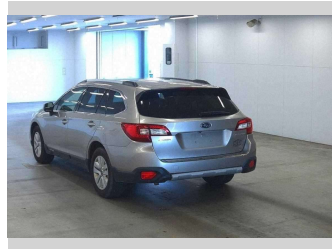

2015 Subaru Outback 2.5i Eyesight 4WD

Purchase Price **$18,990**
Includes GST, Registration & Licensing

Finance may be available on this vehicle. Ask one of our friendly staff for more information.

Gain peace of mind with Mechanical Breakdown Insurance. **Ask us how.**

Top features

- » 2 Air Bags
- » 4WD
- » ABS Braking
- » Air Con
- » Alloy Wheels
- » Cruise Control
- » Cruise Control
- » CVT
- » ESC
- » Face Lift Model
- » Fog Lamps
- » Indicator Mirror
- » Keyless Entry
- » Keyless Start
- » Lane Keep Assist
- » Power Mirrors
- » Power Steering
- » Pre-Crash Safety System...

Body Style
5 door, Station Wagon

Odometer
117,907 km

Engine
2500 cc, Internal Combustion

Fuel Type
Petrol

Transmission
Automatic, All Wheel Drive

Wheels
-

VIN
7AT0GF16X24006888

Interior
Black

Safety

Based on 2023 VSRR rating

Reg No.
-

Ext Colour
Silver

History
Ex-Overseas

Seats
5 seats, Cloth

CO2 Emissions
★★★★☆
179 grams/km

Energy Economy
★★★★☆☆

Annual fuel cost of $2,980
7.6L per 100km

Cost per year is an estimate based on petrol price of $2.80 per litre and an average distance of 14000 km. Emissions and Energy Economy figures standardised to 3P WLTP.

Stock ID: 47096

Regent Car Court | Phone 0276122217 | Email south@regentcars.co.nz
167-169 Clyde Street, Invercargill 9810, New Zealand
www.regentcars.co.nz

★★★★★
4.71 | 674 reviews