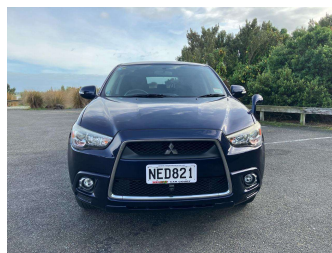

# 2012 Mitsubishi RVR G 4WD

**Purchase Price** **\$11,990**  
Includes GST, Registration & Licensing

Finance may be available on this vehicle. Ask one of our friendly staff for more information.

Gain peace of mind with Mechanical Breakdown Insurance. **Ask us how.**

Body Style  
**5 door, SUV**

Odometer  
**143,196 km**

Engine  
**1800 cc, Internal Combustion**

Fuel Type  
**Petrol**

Transmission  
**Automatic, 2WD/4WD Optional**

Wheels  
-

VIN  
**7AT0CJ1KX20102505**

Interior  
**Black**