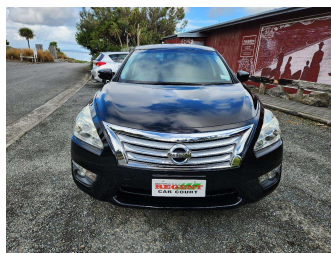

2014 Nissan Teana 250XE

Purchase Price **\$13,990**
Includes GST, Registration & Licensing

Finance may be available on this vehicle. Ask one of our friendly staff for more information.

Gain peace of mind with Mechanical Breakdown Insurance. **Ask us how.**

Body Style
4 door, Sedan

Odometer
128,408 km

Engine
2500 cc, Internal Combustion

Fuel Type
Petrol

Transmission
Automatic

Wheels
-

VIN
7AT0DH71X24005208

Interior
Black

Safety

Based on 2025 VSRR rating

Reg No.
RUP868

Ext Colour
Black

History
Ex-Overseas

Seats
5 seats, Cloth

CO2 Emissions
★★★★☆
181 grams/km

Energy Economy
★★★☆☆