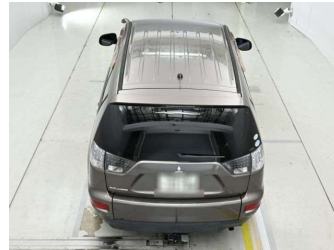

2012 Mitsubishi Outlander G 2WD 7 Seater

Purchase Price **$13,990**
Includes GST, Registration & Licensing

Finance may be available on this vehicle. Ask one of our friendly staff for more information.

Gain peace of mind with Mechanical Breakdown Insurance. **Ask us how.**

Top features

- » 3 Full Seat Belts In R...
- » 4 Air Bags
- » ABS Braking
- » Alloy Wheels
- » Cam Chain
- » Child Seat Anchor Poin...
- » Electronic Stability C...
- » ISOFIX Child Seat Anch...
- » Keyless Entry
- » Keyless Start
- » Remote Central Locking

Body Style
5 door, SUV

Odometer
132,545 km

Engine
2000 cc, Internal Combustion

Fuel Type
Petrol

Transmission
Automatic, 2WD

Wheels
-

VIN
7AT0CJ3MX26200270

Interior
Black

Safety

Based on 2025 UCSR rating for 06-12 models

Reg No.
-

Ext Colour
Gray

History
-

Seats
7 seats, Cloth

CO2 Emissions
★★★★☆
210 grams/km

Energy Economy
★★☆☆☆☆

Annual fuel cost of $3,290
8.4L per 100km

Cost per year is an estimate based on petrol price of $2.80 per litre and an average distance of 14000 km. Emissions and Energy Economy figures standardised to 3P WLTP.

Stock ID: 47689

Regent Car Court | Phone Sean 0276122217 - Natasha 0275363732 | Email sales@regentcars.co.nz
100 & 167 Clyde Street, Invercargill 9810, New Zealand
www.regentcars.co.nz