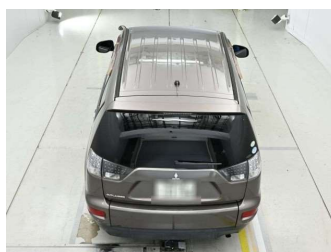

2012 Mitsubishi Outlander G 2WD 7 Seater

Purchase Price **$13,990**
Includes GST, Registration & Licensing

Finance may be available on this vehicle. Ask one of our friendly staff for more information.

Gain peace of mind with Mechanical Breakdown Insurance. **Ask us how.**

Top features

- » 3 Full Seat Belts In R...
- » 4 Air Bags
- » ABS Braking
- » Alloy Wheels
- » Cam Chain
- » Child Seat Anchor Poin...
- » Electronic Stability C...
- » ISOFIX Child Seat Anch...
- » Keyless Entry
- » Keyless Start
- » Remote Central Locking

Body Style
5 door, SUV

Odometer
132,000 km

Engine
1990 cc, Internal Combustion

Fuel Type
Petrol

Transmission
Automatic, 2WD

Wheels
-

VIN
-

Interior
Black

Safety
-

Reg No.
-

Ext Colour
Gray

History
-

Seats
7 seats, Cloth

CO2 Emissions
-

Energy Economy
-

Stock ID: 47689

Regent Car Court | Phone Sean 0276122217 - Natasha 0275363732 | Email sales@regentcars.co.nz
100 & 167 Clyde Street, Invercargill 9810, New Zealand
www.regentcars.co.nz

★★★★★
4.73 | 862 reviews