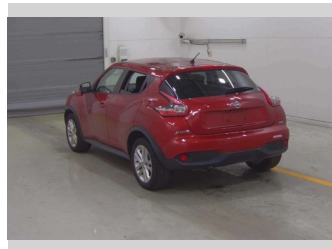

2015 Nissan JUKE 15RX

Purchase Price **$15,990**
Includes GST, Registration & Licensing

Finance may be available on this vehicle. Ask one of our friendly staff for more information.

Gain peace of mind with Mechanical Breakdown Insurance. **Ask us how.**

Top features

- » 3 Full Seat Belts In R...
- » 6 Air Bags
- » ABS Braking
- » Alloy Wheels
- » Cam Chain
- » CD Player
- » Child Seat Anchor Poin...
- » Electronic Stability C...
- » ISOFIX Child Seat Anch...
- » Keyless Entry
- » Keyless Start
- » Remote Key
- » Split Fold Down Rear S...

Body Style
5 door, SUV

Odometer
90,137 km

Engine
1500 cc, Internal Combustion

Fuel Type
Petrol

Transmission
Automatic

Wheels
-

VIN
-

Interior
Black

Safety
-

Reg No.
-

Ext Colour
Red

History
-

Seats
-

CO2 Emissions
-

Energy Economy
-

Stock ID: 47638

Regent Car Court | Phone Sean 0276122217 - Natasha 0275363732 | Email sales@regentcars.co.nz
100 & 167 Clyde Street, Invercargill 9810, New Zealand
www.regentcars.co.nz

4.73 | 865 reviews