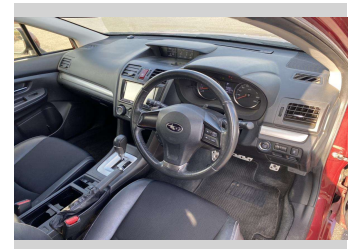

# 2012 Subaru Impreza G4 2.0i Eyesight 4WD

**Purchase Price** **\$13,990**  
Includes GST, Registration & Licensing

Finance may be available on this vehicle. Ask one of our friendly staff for more information.

**Body Style**  
5 door, Hatchback

**Odometer**  
109,459 km

**Engine**  
2000 cc, Internal Combustion

**Fuel Type**  
Petrol

**Transmission**  
Automatic, 4WD

**Wheels**  
-

**VIN**  
7AT0GF09X24021311

**Interior**  
Black