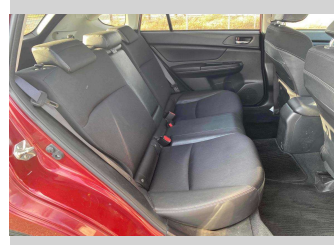

# 2012 Subaru Impreza G4 2.0i Eyesight 4WD

**Purchase Price** **\$13,990**  
Includes GST, Registration & Licensing

Finance may be available on this vehicle. Ask one of our friendly staff for more information.