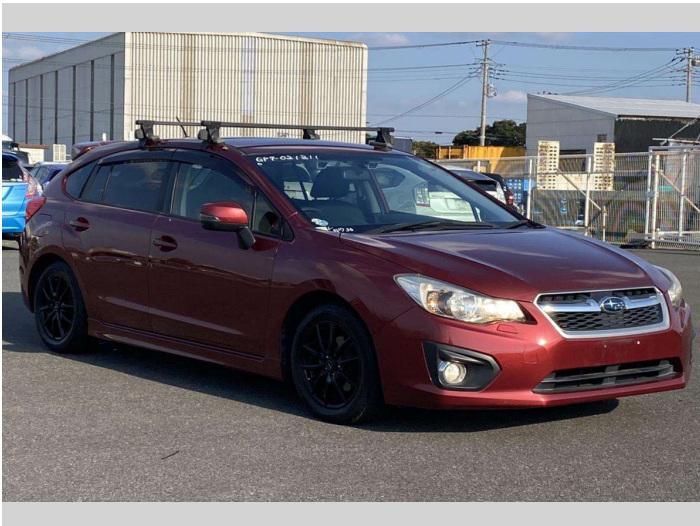

# 2012 Subaru Impreza G4 2.0i Eyesight 4WD

**Purchase Price** **\$13,990**  
Includes GST, Registration & Licensing

Finance may be available on this vehicle. Ask one of our friendly staff for more information.

**Body Style**  
5 door, Hatchback

**Odometer**  
109,459 km

**Engine**  
2000 cc, Internal Combustion

**Fuel Type**  
Petrol

**Transmission**  
Automatic, 4WD

**Wheels**  
-

**VIN**  
7AT0GF09X24021311

**Interior**  
Black

**Safety**

Based on 2023 UCSR rating for 12-16 models

**Reg No.**  
-

**Ext Colour**  
Red

**History**  
Ex-Overseas

**Seats**  
5 seats, Cloth/Leather

**CO2 Emissions**  
-

**Energy Economy**  
☆☆☆☆☆☆