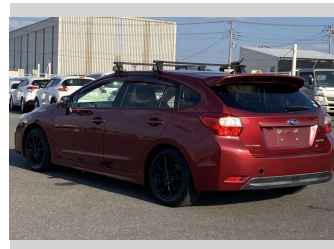

# 2012 Subaru Impreza G4 2.0i Eyesight 4WD

**Purchase Price** **\$13,990**  
Includes GST, Registration & Licensing

Finance may be available on this vehicle. Ask one of our friendly staff for more information.

**Body Style**  
5 door, Hatchback

**Odometer**  
109,459 km

**Engine**  
2000 cc, Internal Combustion

**Fuel Type**  
Petrol

**Transmission**  
Automatic, 4WD

**Wheels**  
-

**VIN**  
7AT0GF09X24021311

**Interior**  
Black