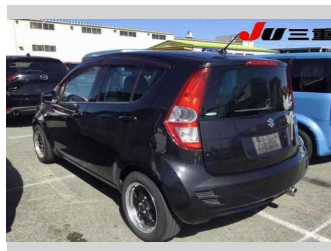

2013 Suzuki Splash

Purchase Price **\$10,990**
Includes GST, Registration & Licensing

Finance may be available on this vehicle. Ask one of our friendly staff for more information.

Gain peace of mind with Mechanical Breakdown Insurance. **Ask us how.**

Body Style
5 door, Hatchback

Odometer
54,297 km

Engine
1200 cc, Internal Combustion

Fuel Type
Petrol

Transmission
Automatic, Front Wheel

Wheels
-

VIN
-

Interior
Black