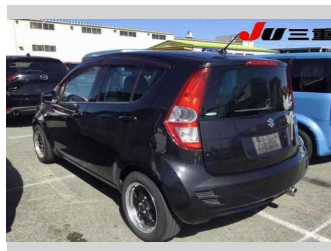

2013 Suzuki Splash -

Purchase Price **\$10,990**
Includes GST, Registration & Licensing

Finance may be available on this vehicle. Ask one of our friendly staff for more information.

Gain peace of mind with Mechanical Breakdown Insurance. **Ask us how.**

Body Style
5 door, Hatchback

Odometer
54,297 km

Engine
1200 cc, Internal Combustion

Fuel Type
Petrol

Transmission
Automatic, Front Wheel

Wheels
-

VIN
-

Interior
Black