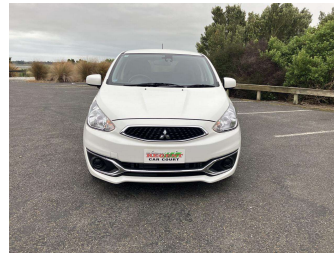

2018 Mitsubishi Mirage 1.2G

Purchase Price **\$11,990**
Includes GST, Registration & Licensing

Finance may be available on this vehicle. Ask one of our friendly staff for more information.

Gain peace of mind with Mechanical Breakdown Insurance. **Ask us how.**

Body Style
5 door, Hatchback

Odometer
60,172 km

Engine
1200 cc, Internal Combustion

Fuel Type
Petrol

Transmission
Automatic

Wheels
-

VIN
7AT0CJ0AX23045934

Interior
Black & Beige