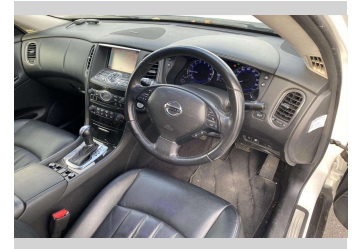

2013 Nissan Skyline Crossover 370GT

Purchase Price

\$13,990

Includes GST, Registration & Licensing

Finance may be available on this vehicle. Ask one of our friendly staff for more information.

Gain peace of mind with Mechanical Breakdown Insurance. **Ask us how.**

Top features

- » 2 Air Bags
- » ABS Braking
- » Air Con
- » Alloy Wheels
- » Audio Control Steering...
- » Auto Lights
- » Cruise Control
- » Cruise Control
- » ESC
- » Fog Lamps
- » Heated Seats
- » Keyless Entry
- » Keyless Start
- » Power Mirrors
- » Power Steering
- » Push Button Start
- » Radio
- » Rear Wiper

Body Style

5 door, SUV

Odometer

135,089 km

Engine

3700 cc, Internal Combustion

Fuel Type

Petrol

Seats

5 seats, Leather

CO2 Emissions

★☆☆☆☆

269 grams/km

Energy Economy

★☆☆☆☆

Annual fuel cost of \$4,550