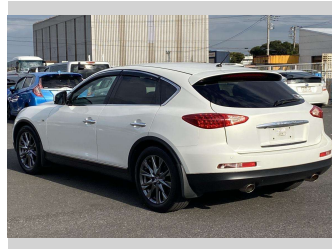

2013 Nissan Skyline Crossover 370GT

Purchase Price

\$13,990

Includes GST, Registration & Licensing

Finance may be available on this vehicle. Ask one of our friendly staff for more information.

Gain peace of mind with Mechanical Breakdown Insurance. **Ask us how.**

Body Style

5 door, SUV

Odometer

135,089 km

Engine

3700 cc, Internal Combustion

Fuel Type

Petrol