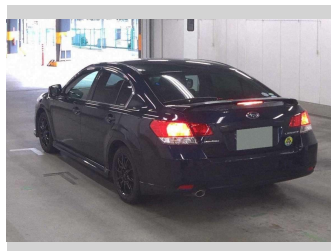

2012 Subaru LEGACY B4 2.5i Eyesight

Purchase Price **\$13,990**
Includes GST, Registration & Licensing

Finance may be available on this vehicle. Ask one of our friendly staff for more information.

Gain peace of mind with Mechanical Breakdown Insurance. **Ask us how.**

Body Style
5 door, Sedan

Odometer
56,650 km

Engine
2500 cc, Internal Combustion

Fuel Type
Petrol

Transmission
Automatic, All Wheel Drive

Wheels
-

VIN
-

Interior
Black