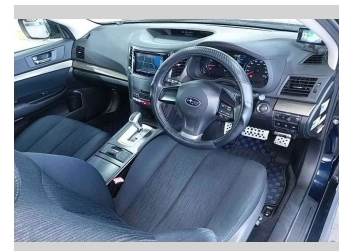

2012 Subaru LEGACY B4 2.5i Eyesight

Purchase Price **\$13,990**
Includes GST, Registration & Licensing

Finance may be available on this vehicle. Ask one of our friendly staff for more information.

Gain peace of mind with Mechanical Breakdown Insurance. **Ask us how.**

Top features

- » 3 Full Seat Belts In R...
- » 4WD
- » 6 Air Bags
- » ABS Braking
- » Alloy Wheels
- » CD Player
- » Child Seat Anchor Poin...
- » Cruise Control
- » Electric Drivers seat
- » Electronic Stability C...
- » ISOFIX Child Seat Anch...
- » Keyless Entry
- » Keyless Start
- » Remote Central Locking
- » Split Fold Down Rear S...

Body Style
5 door, Sedan

Odometer
56,650 km

Engine
2500 cc, Internal Combustion

Fuel Type
Petrol

Transmission
Automatic, All Wheel Drive

Wheels
-

VIN
-

Interior
Black