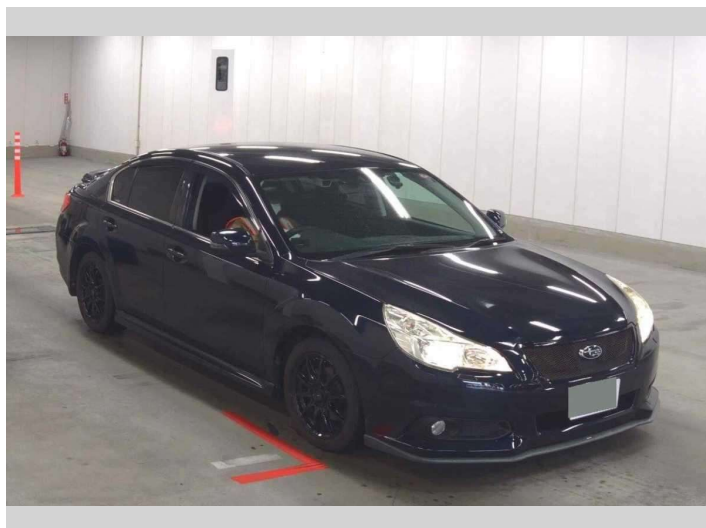

2012 Subaru LEGACY B4 2.5i Eyesight

Purchase Price **\$13,990**
Includes GST, Registration & Licensing

Finance may be available on this vehicle. Ask one of our friendly staff for more information.

Gain peace of mind with Mechanical Breakdown Insurance. **Ask us how.**

Body Style
5 door, Sedan

Odometer
56,650 km

Engine
2500 cc, Internal Combustion

Fuel Type
Petrol

Transmission
Automatic, All Wheel Drive

Wheels
-

VIN
-

Interior
Black