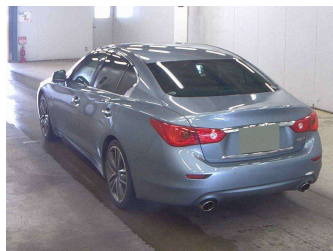

2014 Nissan Skyline 350 GT Hybrid

Purchase Price **\$18,990**
Includes GST, Registration & Licensing

Finance may be available on this vehicle. Ask one of our friendly staff for more information.

Gain peace of mind with Mechanical Breakdown Insurance. **Ask us how.**

Top features

- » 3 Full Seat Belts In R...
- » 6 Air Bags
- » ABS Braking
- » Air Con
- » Alloy Wheels
- » Cam Chain
- » CD Player
- » Child Seat Anchor Poin...
- » Fog Lamps
- » Indicator Mirror
- » ISOFIX Child Seat Anch...
- » Keyless Entry
- » Keyless Start
- » Leather Seats
- » Power Mirrors
- » Power Steering
- » Pre-crash Safety
- » Remote Central Locking

Body Style	4 door, Sedan	Reg No.	-
Odometer	113,000 km	Ext Colour	Blue
Engine	3500 cc, Hybrid	History	-
Fuel Type	Hybrid	Seats	5 seats, Leather
Transmission	Automatic	CO2 Emissions	-
Wheels	-	Energy Economy	-
VIN	-		
Interior	Black		
Safety	-		